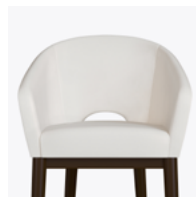

Optional Cutout on Back

An optional cutout on back is available to prevent buildup of debris and provide for easy maintenance.